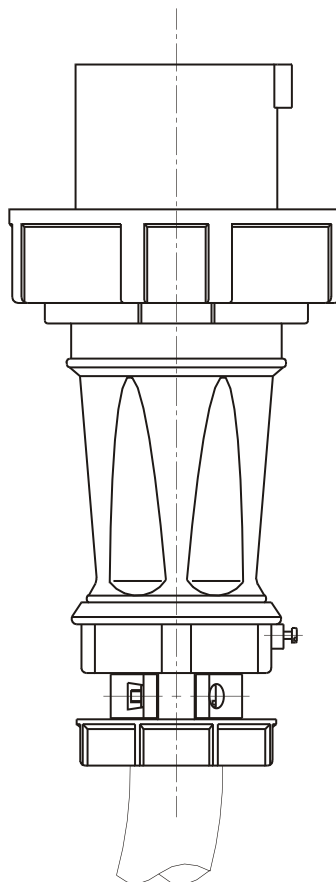

PLUG, IN-LINE

| | |
|----------------------|--|
| Part No. | ME 560P9W |
| Description: | 60 Amp 3 Y 120/208Vac 4 Pole, 5 Wire Plug |
| Construction: | Watertight IEC IP 67 |
| Approvals: | UL Listed Standards 1682; 1686 CSA Certification to Spec. C22.2 No. 182.1 IEC 60309-1; IEC 60309-2 |

IEC COLOR CODE: Blue

GROUND SOCKET: 3 Hour Position Mates with Female in 9 Hour Position.

Front View of Plug

Wire Range: #4 - #8 AWG
Cord Range: .57" - 1.42"
Threaded Cable Entry: 1 1/2" NPT

Drawing Not to Scale