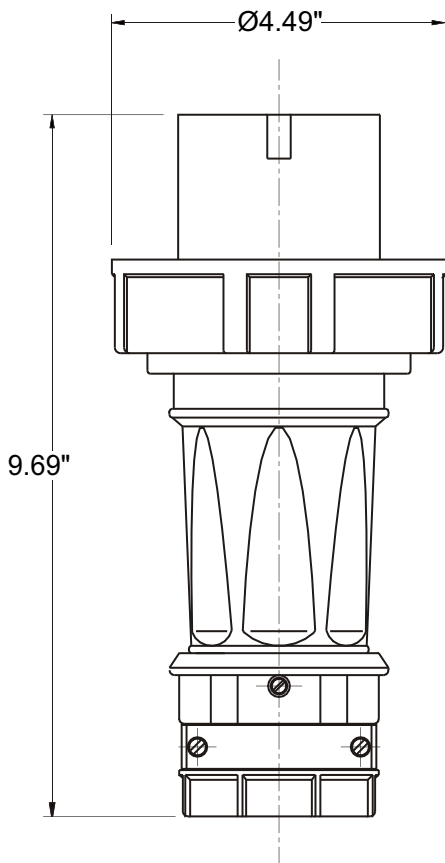

PLUG, IN-LINE

| | |
|----------------------|--|
| Part No. | ME 560P9W |
| Description: | 60 Amp 3 Y 120/208Vac 4 Pole, 5 Wire Plug |
| Construction: | Watertight IEC IP 67 |
| Approvals: | UL Listed Standards 1682; 1686 CSA Certification to Spec. C22.2 No. 182.1 IEC 60309-1; IEC 60309-2 |

IEC COLOR CODE: Blue

GROUND SOCKET: 3 Hour Position Mates with Female in 9 Hour Position.

Front View of Plug

Wire Range: #4 - #8 AWG
Cord Range: .57" - 1.42"
Threaded Cable Entry: 1 1/2" NPT

Drawing Not to Scale